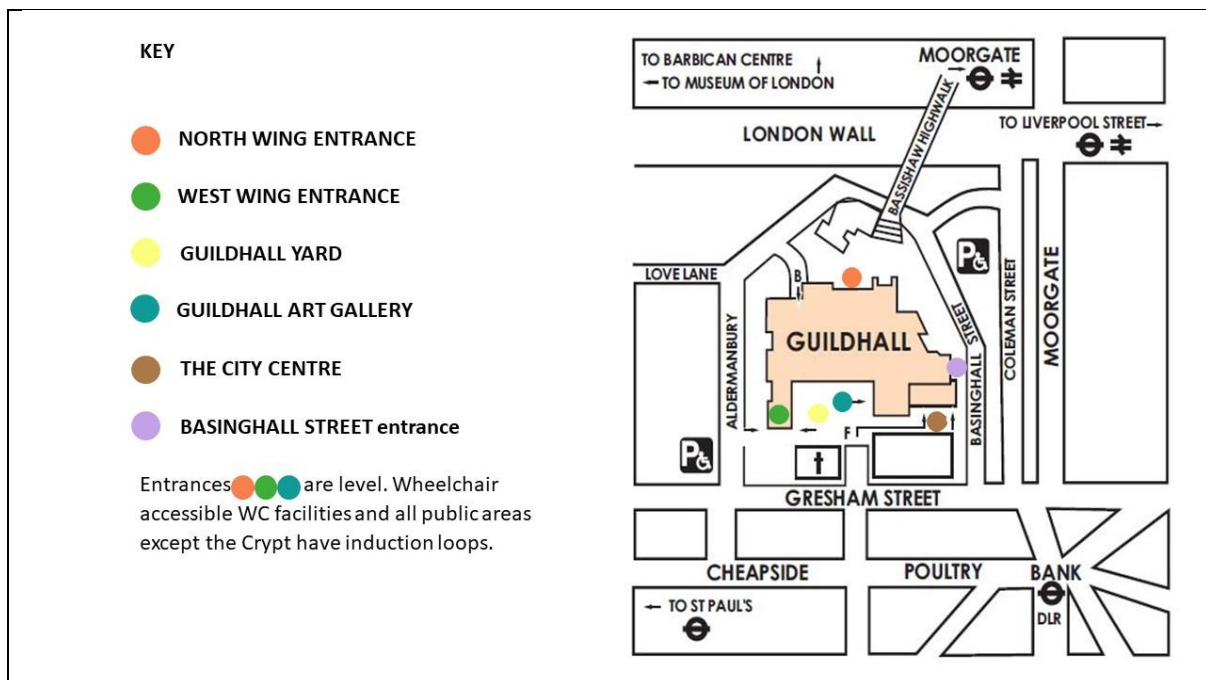

**LONDON CAREERS FESTIVAL EVENTS at GUILDHALL  
TUESDAY 18 & WEDNESDAY 19 JUNE**

**WE ASK THAT YOU ENTER VIA GUILDHALL YARD FOR ALL EVENTS**

**APPRENTICE 19** (Tue & Wed) – Great Hall & Crypts, entry via Guildhall Art Gallery

**ASK Workshop** (Tue) – COL Room 10, entry via North Wing

**ASK Workshop** (Wed) – ALDERMAN'S COURT ROOM, entry via West Wing

**INSPIRING THE FUTURE SPEED NETWORKING** (Wed) – Basinghall Suite, entry via Guildhall Art Gallery

**LEGO WORKSHOP** (Tue & Wed) – The City Centre

**LSL SHOWCASE** (Tue) – Old Library & Print Room, entry via Basinghall Street

**LSL SHOWCASE** (Wed) – Livery Hall, Old Library & Print Room, entry via Basinghall Street

**PRIMARY FUTURES 'WHAT'S MY LINE'** (Tue) – Basinghall Suite, entry via Guildhall Art Gallery